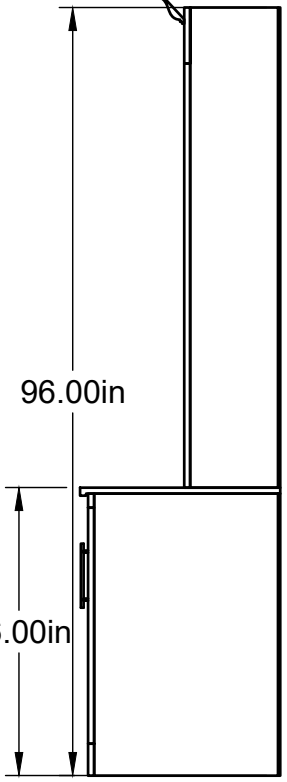

4" Crown

3 Adjustable Shelves

48.00in

36.00in

96.00in

24.00in

PROJECT

Architectual

TITLE

4x8\_built\_in\_cabinet

APPROVED

SIZE

CODE

DWG NO

REV

CHECKED

A

DRAWN

Mark Wampler

1/29/2024

SCALE 1/2" = 1'-0"

WEIGHT

SHEET 1/1